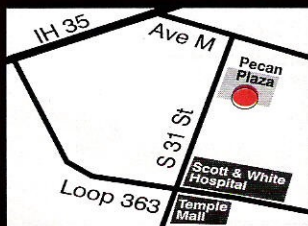

771-5100

Pecan Plaza • Suite G
(Across from Ye Olde English Bakery)

Hours: Sun-Thurs 11AM-11PM

• Fri-Sat 11AM-Midnight

MENU

Wings

10 piece	$5.99 (1 flavor)
20 piece	$11.49 (up to 2 flavors)
30 piece	$16.99 (up to 3 flavors)
50 piece	$27.99 (up to 4 flavors)
75 piece	$41.99 (up to 4 flavors)
100 piece	$54.99 (up to 4 flavors)

Wing Flavors: Original • Extra Hot • Teriyaki • Honey Mustard • Garlic Parmesan • Chili Garlic • BBQ • Hot BBQ • Roasted Garlic BBQ • Cajun • Hot Garlic • Raspberry • Sweet & Sour • Ranch

Dessert

Cheese Cake $2.49

Pizza

Sizes		<i>extra toppings</i>
Small 10"	$4.99	.79¢ each
Medium 12"	$6.49	.89¢ each
Large 14"	$7.99	.99¢ each
Giant 18"	$10.99	$1.49 each

Toppings: Pepperoni • Canadian Bacon • Beef • Italian Sausage • Green Pepper • Onion • Bacon • Mushroom • Jalapeno • Black Olive • Pineapple

Appetizers & Side Items

Pepperoni Rolls	8 $6.99	16 $11.99
Lasagna w/Toasted Garlic Bread		$5.99
Garlic Cheese Bread	sm $3.99	lg $6.99
Fried Cheese Sticks		6 $5.49
Fried Pickles		6 $5.49

Sides:

Potato Salad	sm $1.09	lg $2.69
Fresh Cut Fries	sm $1.09	lg $1.99

Dipping Sauce

Ranch, Bleu Cheese or Marinara	$0.69
Warm Cheese Sauce	$1.09

Drinks

Fountain Soda (free refill)	$1.19
Bottled Water	$1.19

Now Serving Beer!